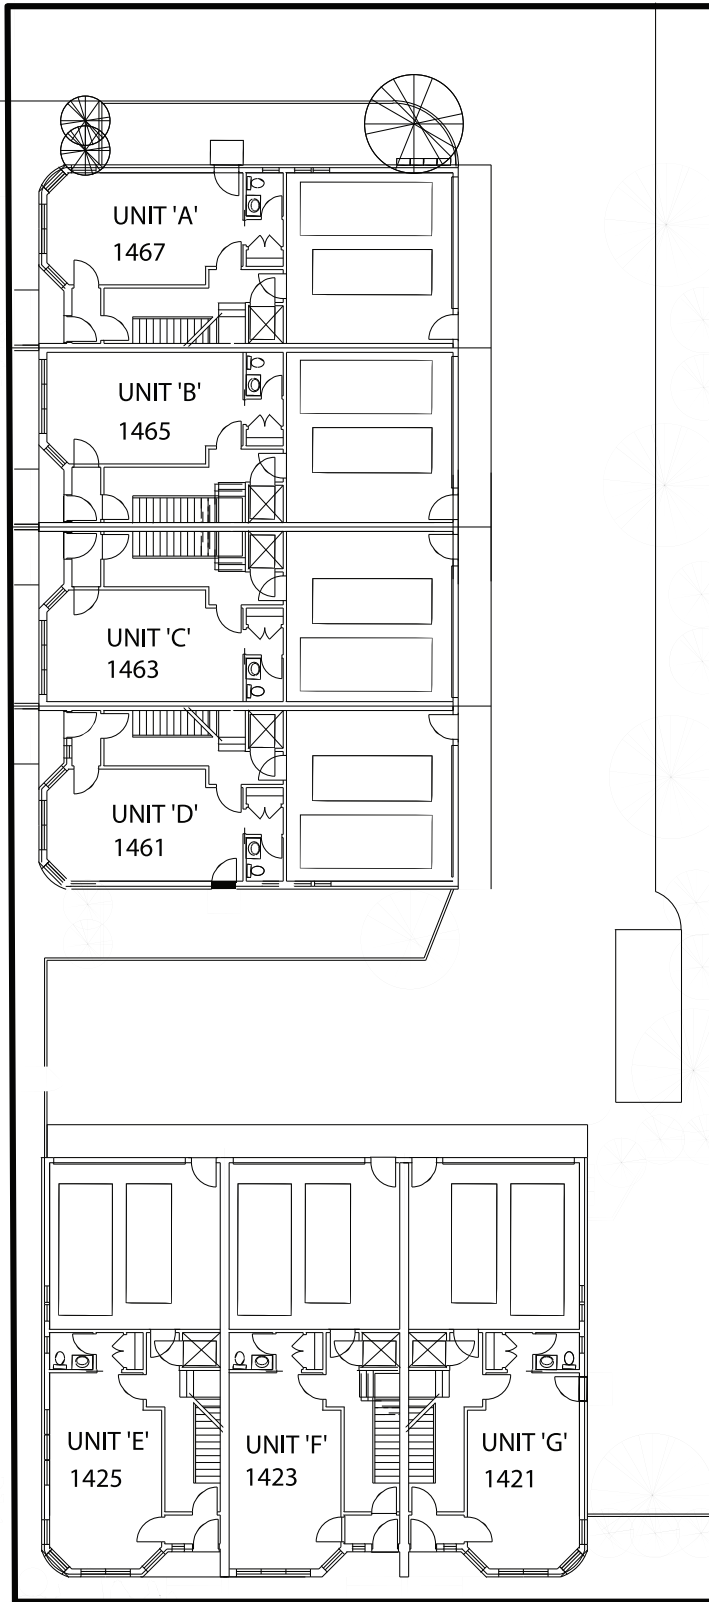

ASHLAND AVENUE

Addresses:

- 1467 Ashland Ave.
- 1465 Ashland Ave.
- 1463 Ashland Ave.
- 1461 Ashland Ave.

- 1425 Lake St.
- 1423 Lake St.
- 1421 Lake St.

Pricing:

- End Units: \$879,000
- Center Units: \$839,000

All dimensions are approximate.
Plans are not to scale.
Prices are subject to change without notice.

LAKE STREET